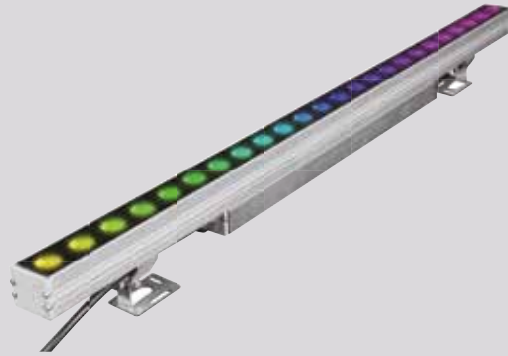

Linear Wall Washer STARK

DMX 512 **RDM** **IP66**
OUTDOOR RATED

silver

353 151
LED Power **24V - 36W** Colour Temp **RGBW** Luminous **1512 lm**

353 152
LED Power **120/240V - 36 W** ColourTemp **RGBW** Luminous **1512 lm**

LIGHT DISTRIBUTION

20° - 30° - 45° - 60° - 20x45° - 10x60°