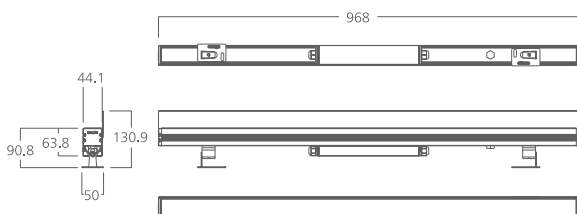

Linear Wall Washer STARK

DMX 512 **RDM** **IP66**
OUTDOOR RATED

silver

353 151
LED Power **24V - 36W** Colour Temp **RGBW** Luminous **1512 lm**

353 152
LED Power **120/240V - 36 W** ColourTemp **RGBW** Luminous **1512 lm**

LIGHT DISTRIBUTION

20° - 30° - 45° - 60° - 20x45° - 10x60°