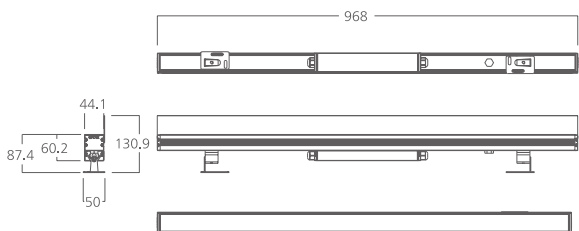

Linear Wall Washer STARK

DMX 512 **RDM** **IP66**
OUTDOOR RATED

silver

353 151
LED Power **24V - 36W** Colour Temp **RGBW** Luminous **1512 lm**

353 152
LED Power **120/240V - 36 W** ColourTemp **RGBW** Luminous **1512 lm**

LIGHT DISTRIBUTION

20° - 30° - 45° - 60° - 20x45° - 10x60°